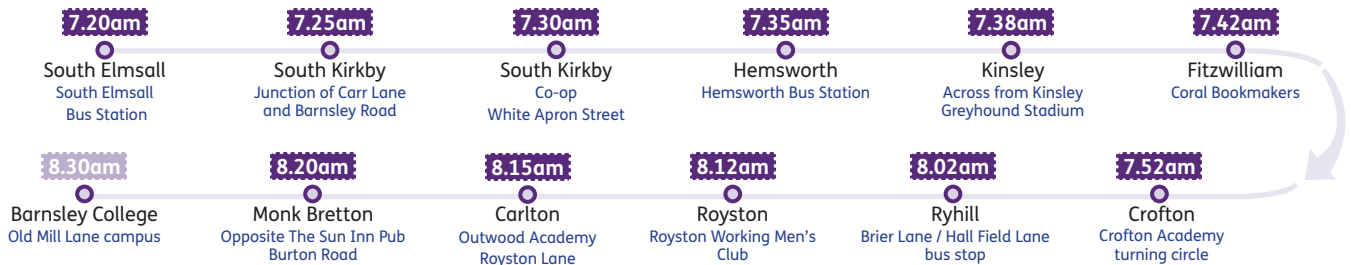

🌐 www.barnsley.ac.uk/travel or ☎ 01226 216 267/216
 ✉ studentsupport@barnsley.ac.uk 📘 @bcfinancialsupportandwelfare

New route starts September 2019

Alternatively, if you need help to plan travel by public transport visit 'Travel South Yorkshire'
 🌐 www.travelsouthyorkshire.com

Look out for the Yorkshire Rose Coaches

Updated April 2019

South Elmsall - Barnsley College Old Mill Lane campus

The return service to South Elmsall departs at 5.00pm from the Old Mill Lane campus.

FREE RETURN BUS ROUTES

South Elmsall - Barnsley College Old Mill Lane campus

The return service to South Elmsall departs at 5.00pm from the Old Mill Lane campus.

Shelley - Barnsley College Old Mill Lane campus

The return service to Shelley departs at 5.00pm from the Old Mill Lane campus.

The return service to Kimberworth departs at 5.00pm from the Huddersfield Road bus stop. This service picks up at the Old Mill Lane campus at 5.02pm.

Every care has been taken to ensure the information within this leaflet is accurate at the time of print, however we cannot be held responsible for changes that occur. Updates will be listed at www.barnsley.ac.uk/travel