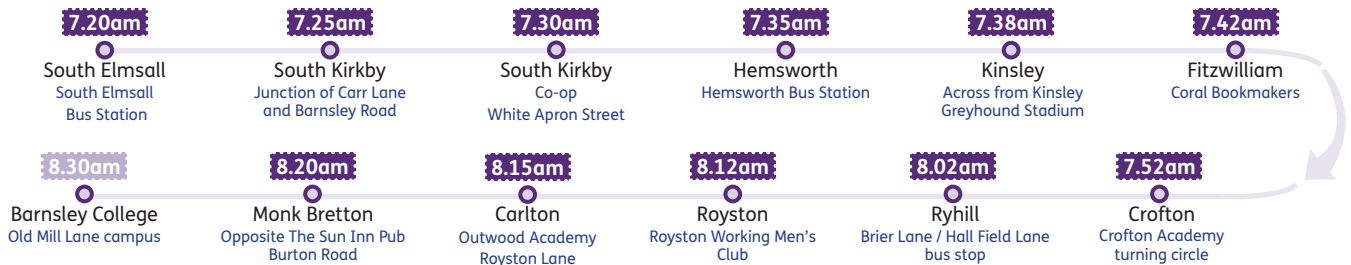

New route starts September 2019

Alternatively, if you need help to plan travel by public transport visit 'Travel South Yorkshire'
 🌐 www.travelsouthyorkshire.com

Look out for the Yorkshire Rose Coaches

Updated April 2019

South Elmsall - Barnsley College Old Mill Lane campus

The return service to South Elmsall departs at 5.00pm from the Old Mill Lane campus.

Shelley - Barnsley College Old Mill Lane campus

The return service to Shelley departs at 5.00pm from the Old Mill Lane campus.

Rotherham - Ecclesfield - Barnsley College Old Mill Lane campus

The return service to Kimberworth departs at 5.00pm from the Huddersfield Road bus stop. This service picks up at the Old Mill Lane campus at 5.02pm.

The return service to Kimberworth departs at 5.00pm from the Huddersfield Road bus stop. This service picks up at the Old Mill Lane campus at 5.02pm.

Every care has been taken to ensure the information within this leaflet is accurate at the time of print, however we cannot be held responsible for changes that occur. Updates will be listed at www.barnsley.ac.uk/travel